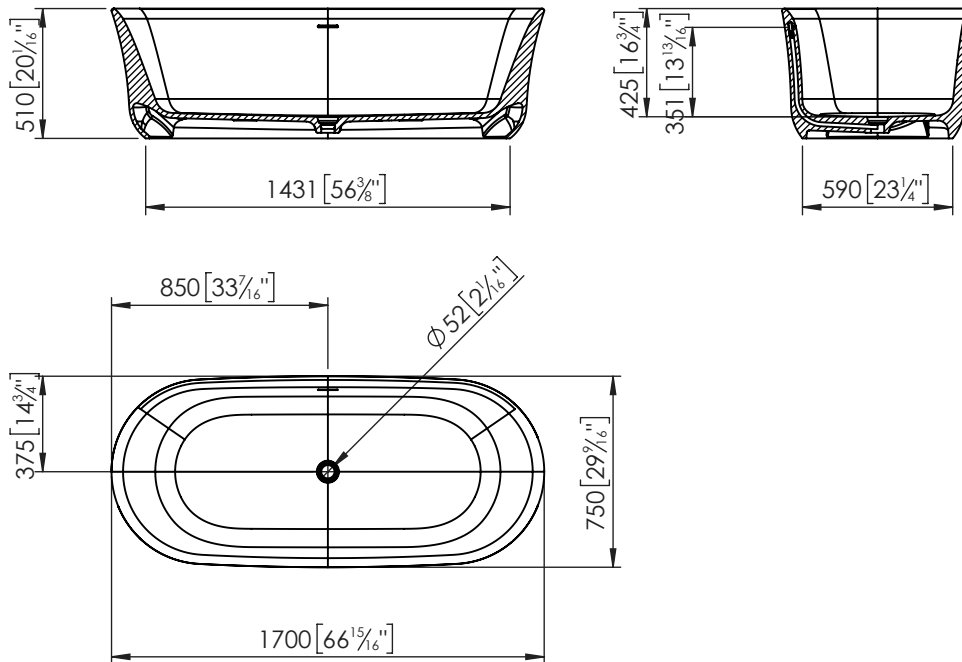

Baths

ARCH

ARCH DOUBLE BL. KRION CEN 170X75
100193362

A free-standing oval bathtub made of Krion®.

Description

170x75 cm free-standing bathtub made of Krion, centered drain, with overflow and without taps. Includes syphon and drain with Krion cover.

Features

- Made in KRION®
- Easy clean
- Easy maintenance
- Chemical resistance
- Anti-bacteria
- Can be repaired
- Length x Width: 1700x750 mm
- Includes drain and syphon

Codes and Standards

CSA B45.5/IAPMO Z124
Regulation (EC) No 1907/2006
UL 2818 & CDPH
UNE-EN 13310

Colour

White

Baths

ARCH

ARCH DOUBLE BL. KRION CEN 170X75
100193362

Technical Information

- Installation: free standing
- Height: 510 mm
- Width: 750 mm
- Length: 1700 mm
- Net Weight: 155 Kg
- Volumen: 237 L

Notes

All product dimensions are nominal and tolerances of the product may vary within an established range. All measurements of the technical drawings are expressed in mm[in].

Install the product following the recommendations in the installation manual.